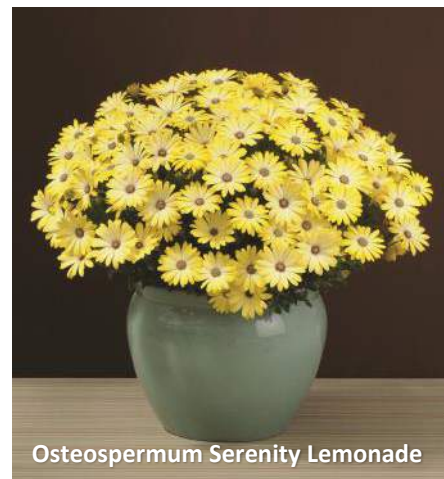

Succulents 10cm - \$8.99

Crassula Campfire
 Crassula Lady's Fingers
 Graptoveria Cristata [Fringed]
 Orbea variegata [Starfish Plant]
 Othonna capensis [Ruby Necklace]
 Portulacaria [Money Tree]
 Rhipsalis Brazilian
 Sedum Donkey's Tails
 Tradescantia [White Velvet]

Succulents 12cm - \$11.99

Aeonium Black Rose

Osteospermum 3D Blueberry

Osteospermum 3D Strawberry

Osteospermum Serenity Lemonade