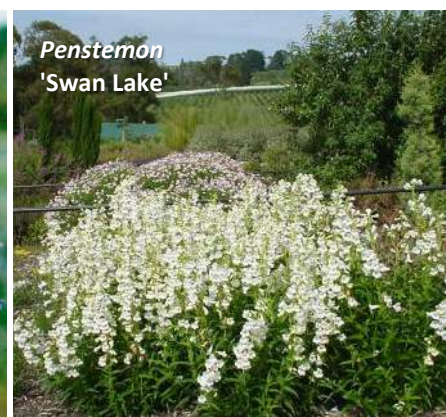

Plant Name	Common Name	Flower Details		$		
		Color	Period			
Exotics						
* Osteospermum eklonis 'Serenity Red'		red	All Year	$4.99	E SUM C2	GC
Osteospermum eklonis 'Serenity Rose Magic'	Rose Magic Osteospermum	rose	All Year	$4.99	E SUM C2	GC
Osteospermum eklonis 'Spider White'	Spider White Veldt Daisy	white	Sep-May	$4.99	E SUM C2	GC
Pelargonium 'Mrs Quilter'	Golden Pelargonium	red	Nov-May	$5.99	E PS M	SH1
Pelargonium x hortorum 'Vancouver Centennial Pink'		pink	Oct-Apr	$5.99	E PS M	SH1
Penstemon 'Alice Hindley'	Penstemon	mauve	Dec-Feb	$4.99	E PS L	SH2
Penstemon 'Blackbird'	Penstemon	deep purple	Dec-Feb	$4.99	E PS L	SH2
Penstemon 'Mother of Pearl'	Pale Penstemon	soft mauve	Dec-Feb	$4.99	E PS L	SH1
Penstemon 'Pensham Czar'	Purple and White Penstemon	purple+whi	Dec-May	$4.99	E PS L	SH1
Penstemon 'Port Wine'	Port Wine Penstemon	purple	Dec-Feb	$4.99	E PS L	SH2
Penstemon 'Snowstorm'	White Penstemon	white	Dec-Feb	$4.99	E PS L	SH2
Penstemon 'Sour Grapes'	Mauve Penstemon	mauve	Dec-Feb	$4.99	E PS M	SH2
Penstemon 'Swan Lake'	Penstemon	white	Dec-Feb	$4.99	E PS L	SH1
Photinia x fraseri 'Burgundy Beauty'	Burgundy Beauty	white	Oct-Nov	$5.99	E SUM C2	T1
Photinia x fraseri 'Red Robin'	Red Photinia	white	Oct-Nov	$5.99	E SUM C2	T1
* Pittosporum tenuifolium 'Little Squirt'	Dwarf Pitto	black	Oct-Dec	$5.99	E SUM	SH2
Plectranthus eklonii 'Erma'	Pink Plectranthus	pink	Mar-May	$5.99	E PF M	SH3
Plectranthus hybrid 'Purple Angel'	Purple Cape Angel	purple	Mar-Sep	$5.99	E PF M	SH2
Plectranthus hybrid 'White'	White Cape Angel	white	Mar-Sep	$5.99	E PF M	SH2
Polygala 'Little Polly'	Little Bibi	purple	Oct-Mar	$5.99	E SUL	SH2
Psidium littorale longipes <i>Restricted - Tas/WA</i>	Cherry Guava	white	Sep-Nov	$5.99	E PS L	SH3
Reineckia carnea	<i>Special</i> Hyacinth Grass	pink	Nov-Jan	$3.49	E PS M	CL
Rhaphiolepis umbellata ovata	<i>Special</i> Yeddo Hawthorn	white	Sep-Feb	$3.49	E PS L	SH3
Rhodanthemum 'African Eyes'	Moroccan Daisy	white	Oct-Apr	$5.99	E PS M	SH2
Rosmarinus officinalis 'Boule'	Rosemary Boule	blue	Aug-Oct	$5.99	E PS M C2	SH2
Rosmarinus officinalis 'Gorizia'	Culinary Rosemary	pale blue	Jul-Sep	$4.99	E PS M C2	SH2
Rosmarinus officinalis 'Guy's Corsican'	Rosemary	blue	Aug-Oct	$5.99	E PS M C2	SH2
Rosmarinus officinalis 'Herb Cottage'	Oil Rosemary	blue	Jul-Sep	$4.99	E PS M C2	SH2
Rosmarinus officinalis 'Huntington Carpet'	Carpet Rosemary	light blue	Jul-Sep	$4.99	E PS M C2	GC
Rosmarinus officinalis 'Pointe du Raz'	Rosemary Pointe du Raz	blue	Aug-Oct	$5.99	E PS M C2	PSH
Rosmarinus officinalis 'Portugese Pink'	<i>Special</i> Portugese Pink Rosemary	pink	Aug-Oct	$3.49	E PF M C2	SH3
Rosmarinus officinalis 'Tuscan Blue'	Tuscan Rosemary	blue	Jul-Oct	$4.99	E SUM C2	SH3
Santolina chamaecyparissus	Santolina Grey	yellow	Dec-Feb	$4.99	E PS L	SH1
Schizostylis coccinea 'Fenland Daybreak'	Salmon River Lily	salmon pink	Mar-Jun	$5.99	E FF M	GL
Spiraea cantoniensis	Double flowering May Bush	white	Sep-Nov	$5.99	E PS M	SH3
* Stachys lanata	Lamb's Ear, Wooly Betony	purple	Jan-Apr	$4.99	E PS H	SH1
Strobilanthes anisophyllus	<i>Special</i> Goldfussia	green yellow	Sep-Dec	$3.49	E PS M	SH2
Teucrium fruticans	Shrubby Germander	mauve	Sep-Feb	$5.99	E SUL	SH3
Teucrium marum	Cat Thyme	pink	Dec-Feb	$5.99	E SUL	GC
Tibouchina heteromalla 'Jazzie'		purple	Dec-May	$5.99	E SUL	SH3
Tibouchina heteromalla 'Jules'	Large Lasiandra	purple	Dec-May	$5.99	E SUL	SH3
Trachelospermum asiaticum	Small Leaf Confederate Jasmine	yellow	All Year	$5.99	E SS L C2	C
Trachelospermum jasminoides	Chinese Star Jasmine	white	Dec-Feb	$5.99	E SS L C2	C
Trachelospermum jasminoides 'Tricolor'	Tricolor Star Jasmine	white	Nov-Feb	$5.99	E SS L C2	C
Tradescantia 'Sweet Kate'	Blue and Gold Spiderwort	deep blue	Dec-Mar	$5.99	E PS M	GC
Viburnum tinus	Laurustinus	pink grey	May-Oct	$5.99	E SUL	SH3
Vinca major	<i>Special</i> Periwinkle	blue	Sep-Nov	$3.49	E PS M	CR
Vinca minor 'Alba'	White Periwinkle	white	Sep-Nov	$4.99	E PS M	CR