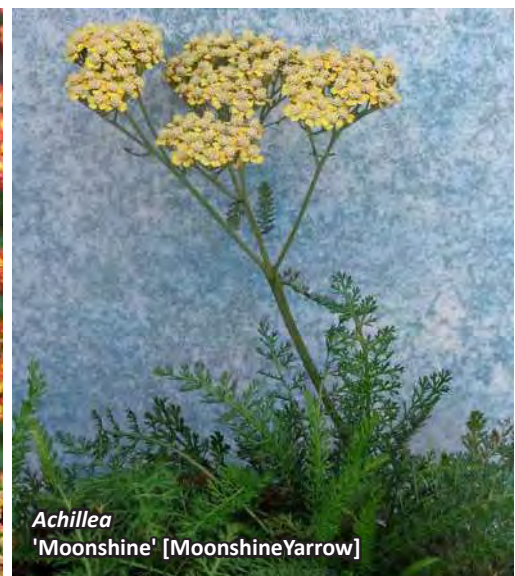

Common Name	Plant Name	Flower Details		$		
		Color	Period			
EDIBLE/HERBS 5CM to 14CM						
Anatolian Pink	Dianthus anaticolicus	white pale pink	Nov-Feb	$6.49	B	
Angelica	Angelica archangelica	yellow	Dec-Jan	$8.49	E PS H	SH3
Anise	Pimpinella anisum	white	Jan-Mar	$8.49	E SU L	HB
Artichoke	Cynara cardunculus	purple	Sep-Nov	$8.49	E PS M C2	SH3
Beetroot Baby	Beta vulgaris crassa 'Pablo'	green yellow	Feb-Mar	$8.49	E PS M	SH1
Beetroot Burpees Golden	Beta vulgaris crassa 'Burpees Golden'	green yellow	Feb-Mar	$8.49	E PS M	SH3
Beetroot Pickling	Beta vulgaris crassa 'Cylindra'	green yellow	Feb-Mar	$8.49	E PS M	SH3
Bok Choi	Brassica rapa chinensis 'Kantong White'	green yellow	Sep-May	$8.49	E FF L	VEG
Borage	Borago officinalis	blue	All Year	$8.49	E PS M	HB
Bright Red Yarrow	Achillea millefolium 'Paprika'	bright red	Nov-Feb	$8.49	E PS M C2	SH2
Broccoli	Brassica oleracea var. italica	green yellow	Sep-Mar	$8.49	E FF L	VEG
Broccoli Purple Sprouting	Brassica oleracea botrytis 'Purple Sprouting'	green yellow	Sep-Mar	$8.49	E FF L	VEG
Broccoli Romanesco	Brassica oleracea botrytis 'Romanesco'	green yellow	Sep-Mar	$8.49	E FF L	VEG
Broccoli Spigarello	Brassica oleracea 'Spigarello'	white	Sep-Mar	$8.49	E FF L	VEG
Brussels Sprout Red Ribs	Brassica oleracea [Gemifera Group] 'Red Ribs'	pale yellow	Mar-Jun	$8.49	E FF M	VEG
Buchan White Violet	Viola odorata 'Buchan White'	white	Sep-Nov	$6.49	B	
Cabbage Wa Wa Tsai	Brassica rapa pekinensis 'Wa Wa Tsai'	green yellow	Oct-Dec	$8.49	E FF L	VEG
Carpet Thyme	Thymus serpyllum 'Magic Carpet'	pink	Nov-Jan	$8.49	E SU M	R
Carrot Rainbow	Daucus carrota 'Rainbow Mix'	cream	All Year	$8.49	E SU M	AN
Celeriac	Apium graveolens [Rapaceum Group]	white	Sep-Nov	$8.49	E PS L	HB
Celery Chinese	Apium graveolens 'Light Green'	white	Sep-Nov	$8.49	E PS L	HB