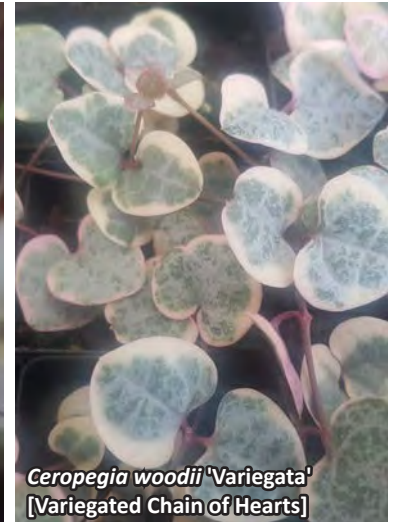

Ceropegia woodii
'Love Hearts' [Love Hearts Chain]

Ceropegia woodii 'Variegata'
[Variegated Chain of Hearts]

Plant Name	Common Name	Flower Details		$			
		Color	Period				
INDOOR							
<i>Adiantum aethiopicum</i> 9.5cm	Fern Common Maidenhair	fern spore		$9.99	N	PF	S FN
<i>Adiantum fulvum</i> 9.5cm	Fern NZ Maidenhair	fern spore		$9.99	E	PF	S FN
<i>Athyrium otophorum</i>	Japanese Plum Fern	fern spore		$11.99	D	PF	M FN
<i>Begonia x rex-cultorum</i> 'Escargot' 12cm Restricted - Tas/WA	Snail Plant	white	All Year	$11.99	E	F	S IP
<i>Ceropegia linearis</i>	<i>Special</i> String of Needles	pale mauve	Mar-May	$3.99	E	PF	L IP
<i>Ceropegia woodii</i>	Chain of Hearts	pale mauve	Mar-May	$8.00	E	PF	L IP
<i>Ceropegia woodii</i> 'Love Hearts'	Love Hearts Chain	pale mauve	Mar-May	$8.00	E	PF	L IP
<i>Ceropegia woodii</i> 'Variegata'	Variegated Chain of Hearts	pale mauve	Mar-May	$8.00	E	PF	L IP
<i>Cyathea tomentosissima</i> 20cm	Fern Highland Lace	fern spore		$15.99	E	PF	M FT
<i>Dryopteris erythrosora</i> 12cm	Fern Autumn	fern spore		$11.99	E	PF	L FN
<i>Fatsia japonica</i> 'Spider's Web'	Variegated Paper Plant	white	May-Jun	$8.00	E	PS	S ISH
<i>Ficus pumila</i>	Creeping Fig	insignificant		$6.49	E	SS	M C2 C
<i>Ficus pumila</i> 12cm HB	Creeping Fig	insignificant		$20.00	E	SS	M C2 C
<i>Ficus pumila</i> 'Frosty'	Variegated Climbing Fig	insignificant		$6.49	E	SS	M C2 C
<i>Ficus pumila</i> 'Frosty' 12cm HB	Variegated Climbing Fig	insignificant		$20.00	E	SS	M C2 C
<i>Ficus pumila</i> 'Minima' 12cm HB	Small Leaved Climbing Fig	insignificant		$20.00	E	SS	M C2 C
<i>Howea forsteriana</i>	Kentia Palm	creamy white	Dec-Feb	$8.00	N	PF	L C2 T1
<i>Hoya australis</i> 12cm HB	Native Wax Plant	white	Oct-Feb	$20.00	N	PF	S C
<i>Hoya carnosa</i>	Wax Plant	cream	Nov-Feb	$8.00	E	PF	S C
<i>Hoya carnosa</i> 'Indian Rope' 12cm HB	Indian Rope Hoya	cream	Nov-Feb	$20.00	E	PF	S C
<i>Hypoestes phyllostachya</i> 'Polka Dot Pink'	Freckle Face Polka Dot Pink	lilac	Sep-Nov	$6.49	E	PS	S SH2
<i>Hypoestes phyllostachya</i> 'Polka Dot Red'	Freckle Face Polka Dot Red	lilac	Sep-Nov	$6.49	E	PS	S SH2
<i>Hypoestes phyllostachya</i> 'Polka Dot White'	Freckle Face Polka Dot White	lilac	Sep-Nov	$6.49	E	PS	S SH2
<i>Ledebouria petiolata</i> 'Black Pearl' 12cm	African Hosta	white	Oct-Dec	$11.99	E	PS	L BE
<i>Monstera siltepecana</i> 'El Salvador'	Salvadorian Monstera	cream	Sep-Nov	$8.00	E	F	L IP