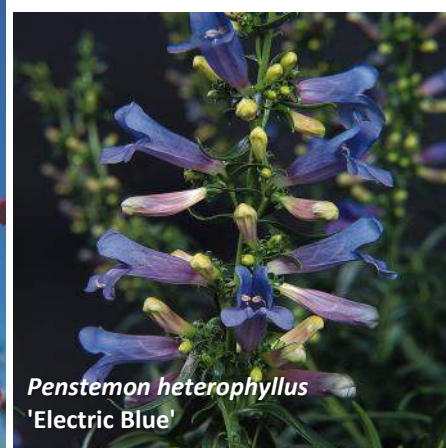

Plant Name	Common Name	Flower Details		$		
		Color	Period			
Exotics						
* Lamium maculatum 'Beacon Silver'	Silver Dead Nettle	mauve pink	Sep-Jan	$4.99	E PS	GC
Lamium maculatum 'Pink Pewter'	Spotted Dead Nettle	rosy pink	Sep-Jan	$4.99	E PF M	GC
* Lamium maculatum 'White Nancy'	White Spotted Dead Nettle	white	Sep-Jan	$4.99	E PS	GC
Laurus nobilis 'Miles' Choice'	Culinary Sweet Bay	yellow	Sep-Oct	$5.99	E SUL C2	SH3
Ligustrum undulatum	Wavy Privet	white	Sep-Nov	$5.99	E SUL	SH3
Limonium perezii	Sea Lavender	mauve	Jan-Apr	$4.99	E PS M	SH1
Lonicera nitida	Box Leaf Honeysuckle	cream	Sep-Oct	$4.99	E PS M C2	SH1
Lotus 'Gold Flame'	Gold Lotus	gold	Oct-Feb	$5.99	E SUS C2	GC
Lotus 'Red Flash'	Red Lotus Vine	red	Oct-Feb	$5.99	E SUS C2	GC
Lysimachia congestiflora 'Shooting Stars'	<i>Special</i> Shooting Stars	yellow	Oct-Jan	$3.49	E PS M	GC
Muehlenbeckia complexa <i>Not for WA</i>	Wire Vine, Maidenhair Vine	white	Sep-Nov	$4.99	E PS M C2	C
Nemesia foetans 'Alba'	<i>Special</i> Fragrant White Nemesia	white	Aug-Jun	$3.49	E PS L	R
Nemesia foetans 'Rosea'	<i>Special</i> Fragrant Nemesia	pink	Aug-Jun	$3.49	E PS L	R
* Nepeta grandiflora 'Pink Pixie'	Pink Catmint	rosy pink	Jan-Apr	$5.99	E PS L	SH2
Nepeta x faassenii 'Six Hills Giant'	Catmint	mauve	Sep-Dec	$5.99	E PS L	GC
Nepeta x faassenii 'Walker's Blue'	Blue Catmint	blue	Sep-Dec	$5.99	E PS L	GC
Ophiopogon japonicus 'Compactus'	Dwarf Mondo Grass	white	Dec-Feb	$5.99	E PS M	G
Osteospermum eklonis 'Bronze'	<i>Special</i> Bronze Osteospermum	bronze rose	All Year	$3.49	E SUM C2	GC
* Osteospermum eklonis 'Spider White'	Spider White Veldt Daisy	white	Sep-May	$4.99	E SUM C2	GC
* Penstemon 'Blackbird'	Penstemon	deep purple	Dec-Feb	$5.99	E PS L	SH2
* Penstemon 'Chester Scarlet'	Penstemon	scarlet	Dec-Feb	$5.99	E PS M	SH2
Penstemon 'Garnet'	Red Penstemon	red	Dec-Feb	$5.99	E PS M	SH2
Penstemon heterophyllus 'Electric Blue'	Electric Blue Penstemon	blue	Nov-Feb	$5.99	E PS M	SH1
* Penstemon 'Midnight'	Penstemon	blue purple	Dec-Feb	$5.99	E PS L	SH2
Penstemon 'Mother of Pearl'	Pale Penstemon	soft mauve	Dec-Feb	$5.99	E PS L	SH1
Penstemon 'Osprey'	White Penstemon	white+pink	Dec-Feb	$5.99	E PS L	SH2
Penstemon 'Papal Purple'	Papal Purple	purple	Dec-May	$5.99	E PS	SH1
Penstemon 'Port Wine'	Port Wine Penstemon	purple	Dec-Feb	$5.99	E PS L	SH2
Penstemon 'Snow White'	Snow White Penstemon	white	Dec-Apr	$5.99	E PS L	SH2
* Penstemon 'Snowstorm'	White Penstemon	white	Dec-Feb	$5.99	E PS L	SH2
Penstemon 'Sour Grapes'	Mauve Penstemon	mauve	Dec-Feb	$5.99	E PS M	SH2
Penstemon 'Swan Lake'	Penstemon	white	Dec-Feb	$5.99	E PS L	SH1