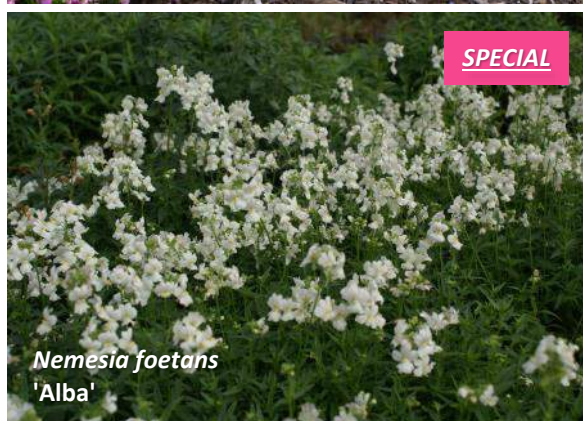

Plant Name	Common Name	Flower Details		$		
		Color	Period			
Exotics						
* Lamium maculatum 'Beacon Silver'	Silver Dead Nettle	mauve pink	Sep-Jan	$4.99	E PS	GC
Lamium maculatum 'Pink Pewter'	Spotted Dead Nettle	rosy pink	Sep-Jan	$4.99	E PF M	GC
* Lamium maculatum 'White Nancy'	White Spotted Dead Nettle	white	Sep-Jan	$4.99	E PS	GC
Laurus nobilis 'Miles' Choice'	Culinary Sweet Bay	yellow	Sep-Oct	$5.99	E SUL C2	SH3
Ligustrum undulatum	Wavy Privet	white	Sep-Nov	$5.99	E SUL	SH3
Limonium perezii	Sea Lavender	mauve	Jan-Apr	$4.99	E PS M	SH1
Lonicera nitida	Box Leaf Honeysuckle	cream	Sep-Oct	$4.99	E PS M C2	SH1
Lotus 'Gold Flame'	Gold Lotus	gold	Oct-Feb	$5.99	E SUS C2	GC
Lotus 'Red Flash'	Red Lotus Vine	red	Oct-Feb	$5.99	E SUS C2	GC
Lysimachia congestiflora 'Shooting Stars'	<i>Special</i> Shooting Stars	yellow	Oct-Jan	$3.49	E PS M	GC
Muehlenbeckia complexa <i>Not for WA</i>	Wire Vine, Maidenhair Vine	white	Sep-Nov	$4.99	E PS M C2	C
Nemesia foetans 'Alba'	<i>Special</i> Fragrant White Nemesia	white	Aug-Jun	$3.49	E PS L	R
Nemesia foetans 'Rosea'	<i>Special</i> Fragrant Nemesia	pink	Aug-Jun	$3.49	E PS L	R
* Nepeta grandiflora 'Pink Pixie'	Pink Catmint	rosy pink	Jan-Apr	$5.99	E PS L	SH2
Nepeta x faassenii 'Six Hills Giant'	Catmint	mauve	Sep-Dec	$5.99	E PS L	GC
Nepeta x faassenii 'Walker's Blue'	Blue Catmint	blue	Sep-Dec	$5.99	E PS L	GC
Ophiopogon japonicus 'Compactus'	Dwarf Mondo Grass	white	Dec-Feb	$5.99	E PS M	G
Osteospermum eklonis 'Bronze'	<i>Special</i> Bronze Osteospermum	bronze rose	All Year	$3.49	E SUM C2	GC
* Osteospermum eklonis 'Spider White'	Spider White Veldt Daisy	white	Sep-May	$4.99	E SUM C2	GC
* Penstemon 'Blackbird'	Penstemon	deep purple	Dec-Feb	$5.99	E PS L	SH2
* Penstemon 'Chester Scarlet'	Penstemon	scarlet	Dec-Feb	$5.99	E PS M	SH2
Penstemon 'Garnet'	Red Penstemon	red	Dec-Feb	$5.99	E PS M	SH2
Penstemon heterophyllus 'Electric Blue'	Electric Blue Penstemon	blue	Nov-Feb	$5.99	E PS M	SH1
* Penstemon 'Midnight'	Penstemon	blue purple	Dec-Feb	$5.99	E PS L	SH2
Penstemon 'Mother of Pearl'	Pale Penstemon	soft mauve	Dec-Feb	$5.99	E PS L	SH1
Penstemon 'Osprey'	White Penstemon	white+pink	Dec-Feb	$5.99	E PS L	SH2
Penstemon 'Papal Purple'	Papal Purple	purple	Dec-May	$5.99	E PS	SH1
Penstemon 'Port Wine'	Port Wine Penstemon	purple	Dec-Feb	$5.99	E PS L	SH2
Penstemon 'Snow White'	Snow White Penstemon	white	Dec-Apr	$5.99	E PS L	SH2
* Penstemon 'Snowstorm'	White Penstemon	white	Dec-Feb	$5.99	E PS L	SH2
Penstemon 'Sour Grapes'	Mauve Penstemon	mauve	Dec-Feb	$5.99	E PS M	SH2
Penstemon 'Swan Lake'	Penstemon	white	Dec-Feb	$5.99	E PS L	SH1