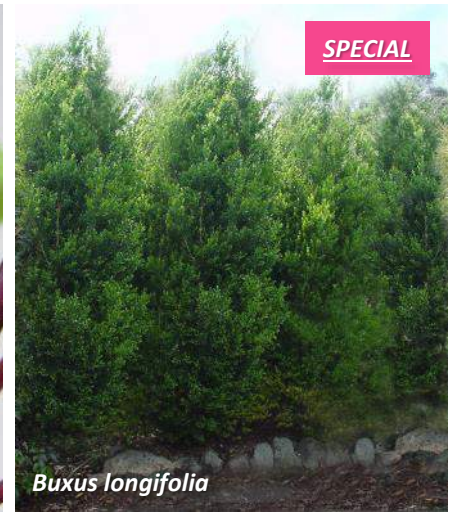

Plant Name	Common Name	Flower Details		$		
		Color	Period			
Exotics						
Abelia x grandiflora 'Nana'	Dwarf Abelia	white	Sep-Feb	$4.99	E PS H	SH1
Acanthus mollis 'Red Legs'	Red Legs Oyster Plant	mauve, pur	Nov-Jan	$5.99	E PS L	SH2
Acorus gramineus 'Variegatus'	Special Variegated Japanese Sweet Fla	ivory	Oct-Jan	$3.49	E PS H	G
Agapanthus 'Purple Cloud' T/C	Giant African Lily	purple	Dec-Mar	$5.99	E PS M C2	CL
Ammi majus NEW LINE	False Queen Anne's Lace	white	Feb-May	$4.99	E PS M	AN
Anthemis 'Susanna Mitchell'	Susanna's Hardy Daisy	white/yello	Nov-Apr	$5.99	E PS M	SH2
Anthemis tinctoria 'E.C. Buxton'	Golden Marguerite	lemon yello	Nov-Feb	$5.99	E PS M	SH2
Arbutos unedo	Strawberry Tree	white	Mar-Jun	$5.99	E SUM	T1
Argyranthemum frutescens 'White Large Single'	White Daisy	white	All Year	$4.99	E PS M	SH2
Armeria maritima 'Alba' NEW LINE	White Armeria	white	Oct-Feb	$5.99	E SUL C2	R
Armeria maritima 'Rosea' NEW LINE	Armeria Pink	pink	Oct-Feb	$5.99	E SUL C2	R
Asarina procumbens 'Lemon Souffle'	Antirrhinum Trailing Yellow	pale yellow	Dec-Feb	$5.99	E SUM	GC
* Bergenia cordifolia 'Red Beauty'	Bergenia Red Beauty	carmine-red	Sep-Nov	$5.99	E PS M	SH2
Bergenia cordifolia 'Shoeshine Rose'	Rose Pigsqueak	deep rose	Sep-Nov	$5.99	E PS M	SH0
Bergenia 'Dragonfly Sakura' T/C	Bergenia Dragonly Sakura	pink	Sep-Nov	$5.99	E PS M	SH2
* Brunnera macrophylla 'Jack Frost' T/C	Silver n Green Brunnera	blue	Sep-Dec	$5.99	E SF M	SH1
Buddleja davidii 'Joan'	Large Flowered Buddleja	purple	Nov-Jan	$4.99	E PS M C2	SH3
Buddleja davidii 'Nanahoensis'	Dwarf Butterfly Bush	mauve blue	Nov-Jan	$4.99	E PS M C2	SH2
Buddleja davidii 'Pink Delight'	Pink Butterfly Bush	pink	Nov-Jan	$4.99	E PS M C2	SH3
* Buddleja globosa	Orange Ball Tree	orange	Nov-Jan	$4.99	E PS M C2	SH3
Buxus longifolia	Special Skinny Box	pale yellow	Sep-Nov	$3.49	E PS H	SH3
Buxus sempervirens	English Box	pale yellow	Sep-Nov	$5.99	E PS H	SH3
Buxus sempervirens 'Lattifolia Macrophylla'	Japanese Box	pale yellow	Sep-Nov	$5.99	E PS H	SH3
Buxus sempervirens 'Suffruticosa'	Dutch Box	pale yellow	Sep-Nov	$5.99	E PS H	SH1