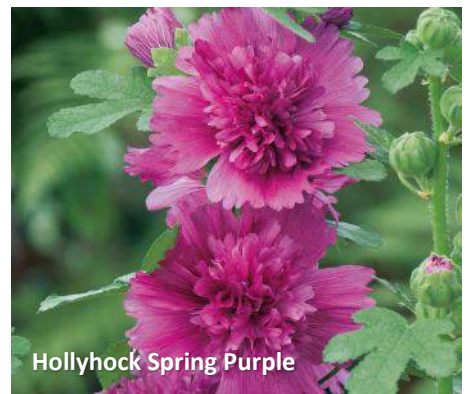

Hollyhock Spring Lemon

Hollyhock Spring Purple